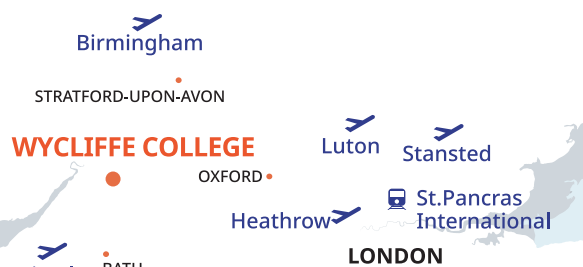

Outside playing fields & tennis courts

Theatre & Music Venue

WiFi Available

Beautiful building with excellent facilities

New Hall School is located in Essex, outside the picturesque market town of Chelmsford and approximately 60 minutes from central London.

Nearest airport: London stansted - 20 miles

Wycliffe College

Gloucestershire

Ideally located for many of the UK's historic attractions including Oxford, Stratford-upon-Avon and Bath.

Indoor sports centre & playing fields

Group homestay programmes are available on request.

Top 6 Nationalities

Spain	France
Brazil	China
Russia	Argentina

Distances

	Km
London Heathrow	152
London Gatwick	211
London Stansted	246
Birmingham International	96
Bristol Airport	80

Bath, Gloucester, Cheltenham

(sample excursions selection)

Nearest airport: Bristol - 41 miles